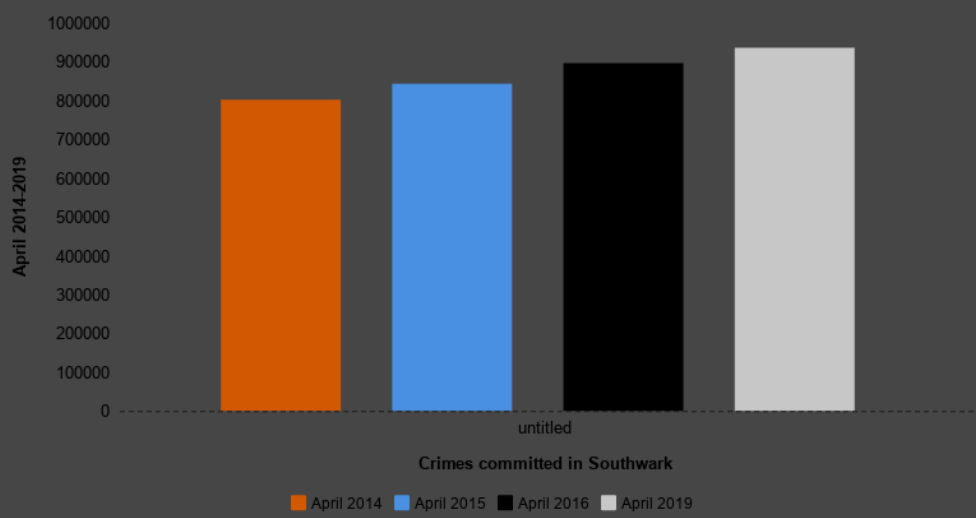

# Sexual Offences at all Time High as police numbers go down

## Crime Rates in Southwark

2018  
The met are losing on average one policeman per week

12.5% Increase in the number of sexual offences in the borough

8.2% Rise in crime in Southwark since 2014

according to the latest data recorded my Metropolitan police force